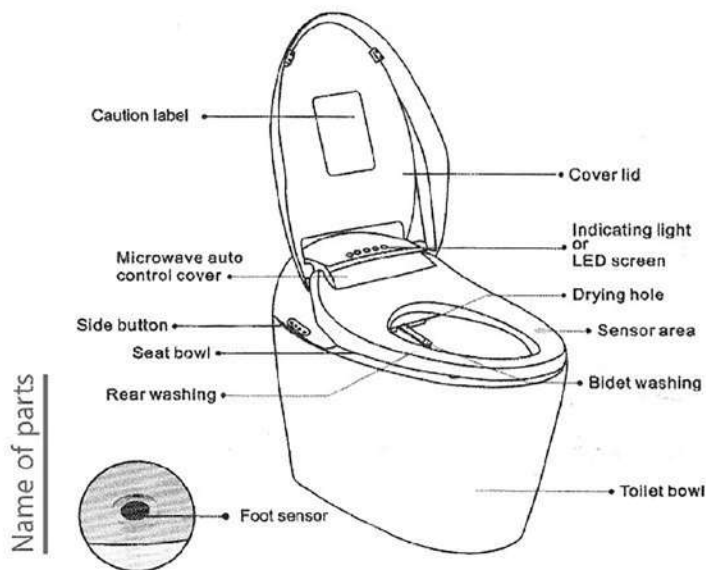

white

Back to wall SMART toilet

WK-H8

back to wall SMART toilet
Size :680* 420*530mm

DIMENSION

white

Specification

Name		Smart Toilet	
Voltage		AC220V 50/60Hz	
Rated power		1430w (Inlet Temp 15°C±2°C, 0.2MPa)	
Drying	Heating Tank	0.3 L	
	Inlet Water Temp.	1°C-30°C	
	Inlet Water Pressure	0.15-0.75 Mpa	
	Water Temp.	Adjustable Range: 30°C-40°C	
Washing Device	Water Output	Rear	0.35-1.2 L/min (0.2MPa)
		Bidet	
	Position	Rear	50-90 mm
		Bidet	
	Power Rate	1600w	
	Safety Device	Flow sensor, Temp sensor, Temp Switch, Temp Fuse	
Length of wire		1.5m	
Drying	Speed	≥4m/s	
	Temp.	4 Levels (home temp~55°C)	
	Drying Power	250w	
	Safety Device	Double metal sheet switch& Temp fuse	
Seat Temp	Surface Temp.	4 Levels (home temp~40 C)	
	Heating Power	45w	
	Safety Device	Temp controller& Temp fuse	
	Structure	Soft close	
Safety Device	Leakage protection & Seating sensor		

Remote Control

والهنگ

Milan

DIMENSION

Wash down Wall – hang toilet

Size : 545 * 385 * 340 mm

P – trap : 180 mm

white

Diamond

DIMENSION

Wash down Wall – hang toilet

Size : 520 * 360 * 290 mm

P – trap : 180 mm

white black gray

Victoria

DIMENSION