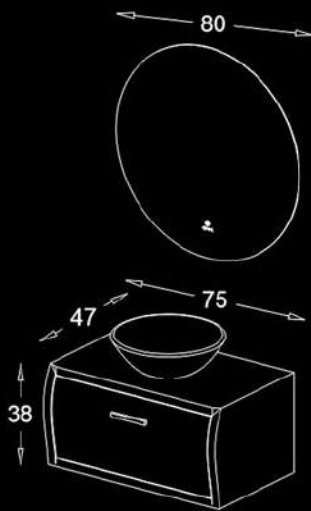

VERTA
POWER TECHNOLOGY IN CONSTRUCTION

مشخصات مواد و متعلقات

Matte White

Matte White

- ✓ بدنه PVC با فرم کرو خاص بدنه
- ✓ دستگیره استیل با رنگ آنادایز
- ✓ کاسه سرامیکی پرسلان با جذب آب زیر ۰.۵ درصد