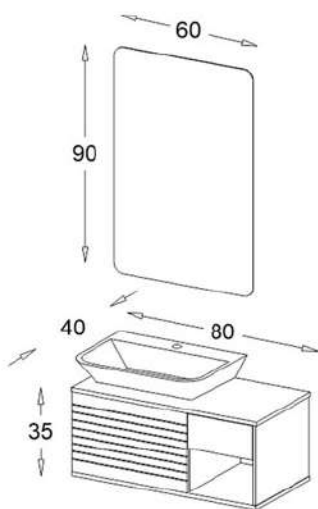

Lorenzo

VERTA
HOME DECORATION COLLECTION

Matte
White

Matte
White

مشخصات مواد و متعلقات

- ✓ بدنه PVC با درب داشبوردی امباس شده
- ✓ کشوی PVC روکش چوب با ریل آرامبند
- ✓ کاسه سرامیکی پرسلان با جذب آب زیر ۰.۵ درصد