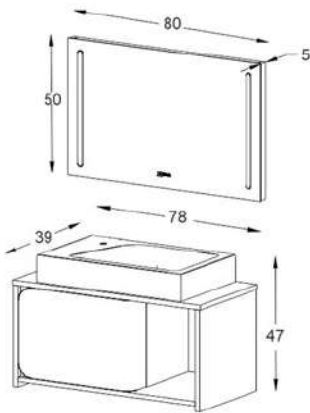

VERTA
HOME DECORATION COLLECTION

مشخصات مواد و متعلقات

- ✓ بدنه ترکیبی از PVC با فرم خم یکپارچه و چوب فینگر جوینت
- ✓ کاسه رو کابینتی Solid Surface