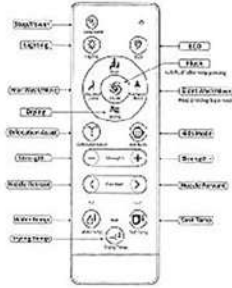

white

Wall hung SMART toilet

WK-SW001

Wall hung SMART toilet
Size : 565 * 390 * 440 mm

DIMENSION

white

Remote Control

Name of parts